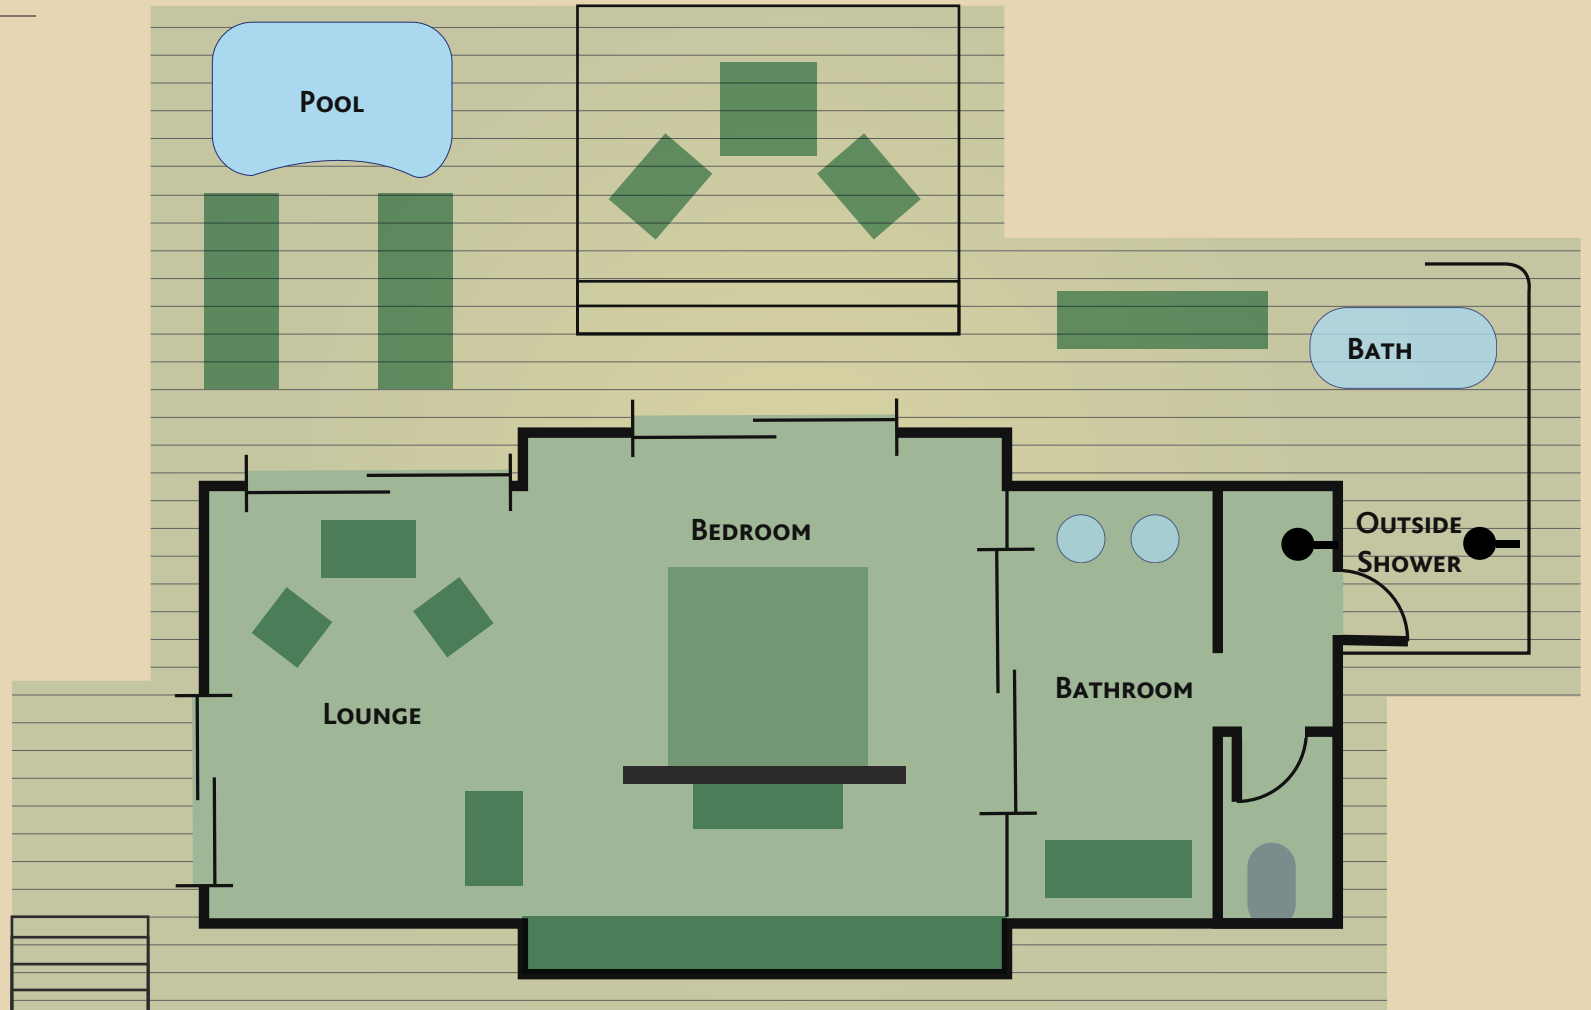

## FAMILY SUITE

Dimension: 12.1m (39.6ft) × 9.6m (31.4ft)

### Key

-  : Beds
-  : Furniture
-  : basin
-  : Toilet
-  : Shower
-  : Bath

## STANDARD SUITE

Dimension: 12.1m (39.6ft) × 5.1m (16.7ft)

- Key
- : Beds
  - : Furniture
  - : basin
  - : Toilet
  - : Shower
  - : Bath